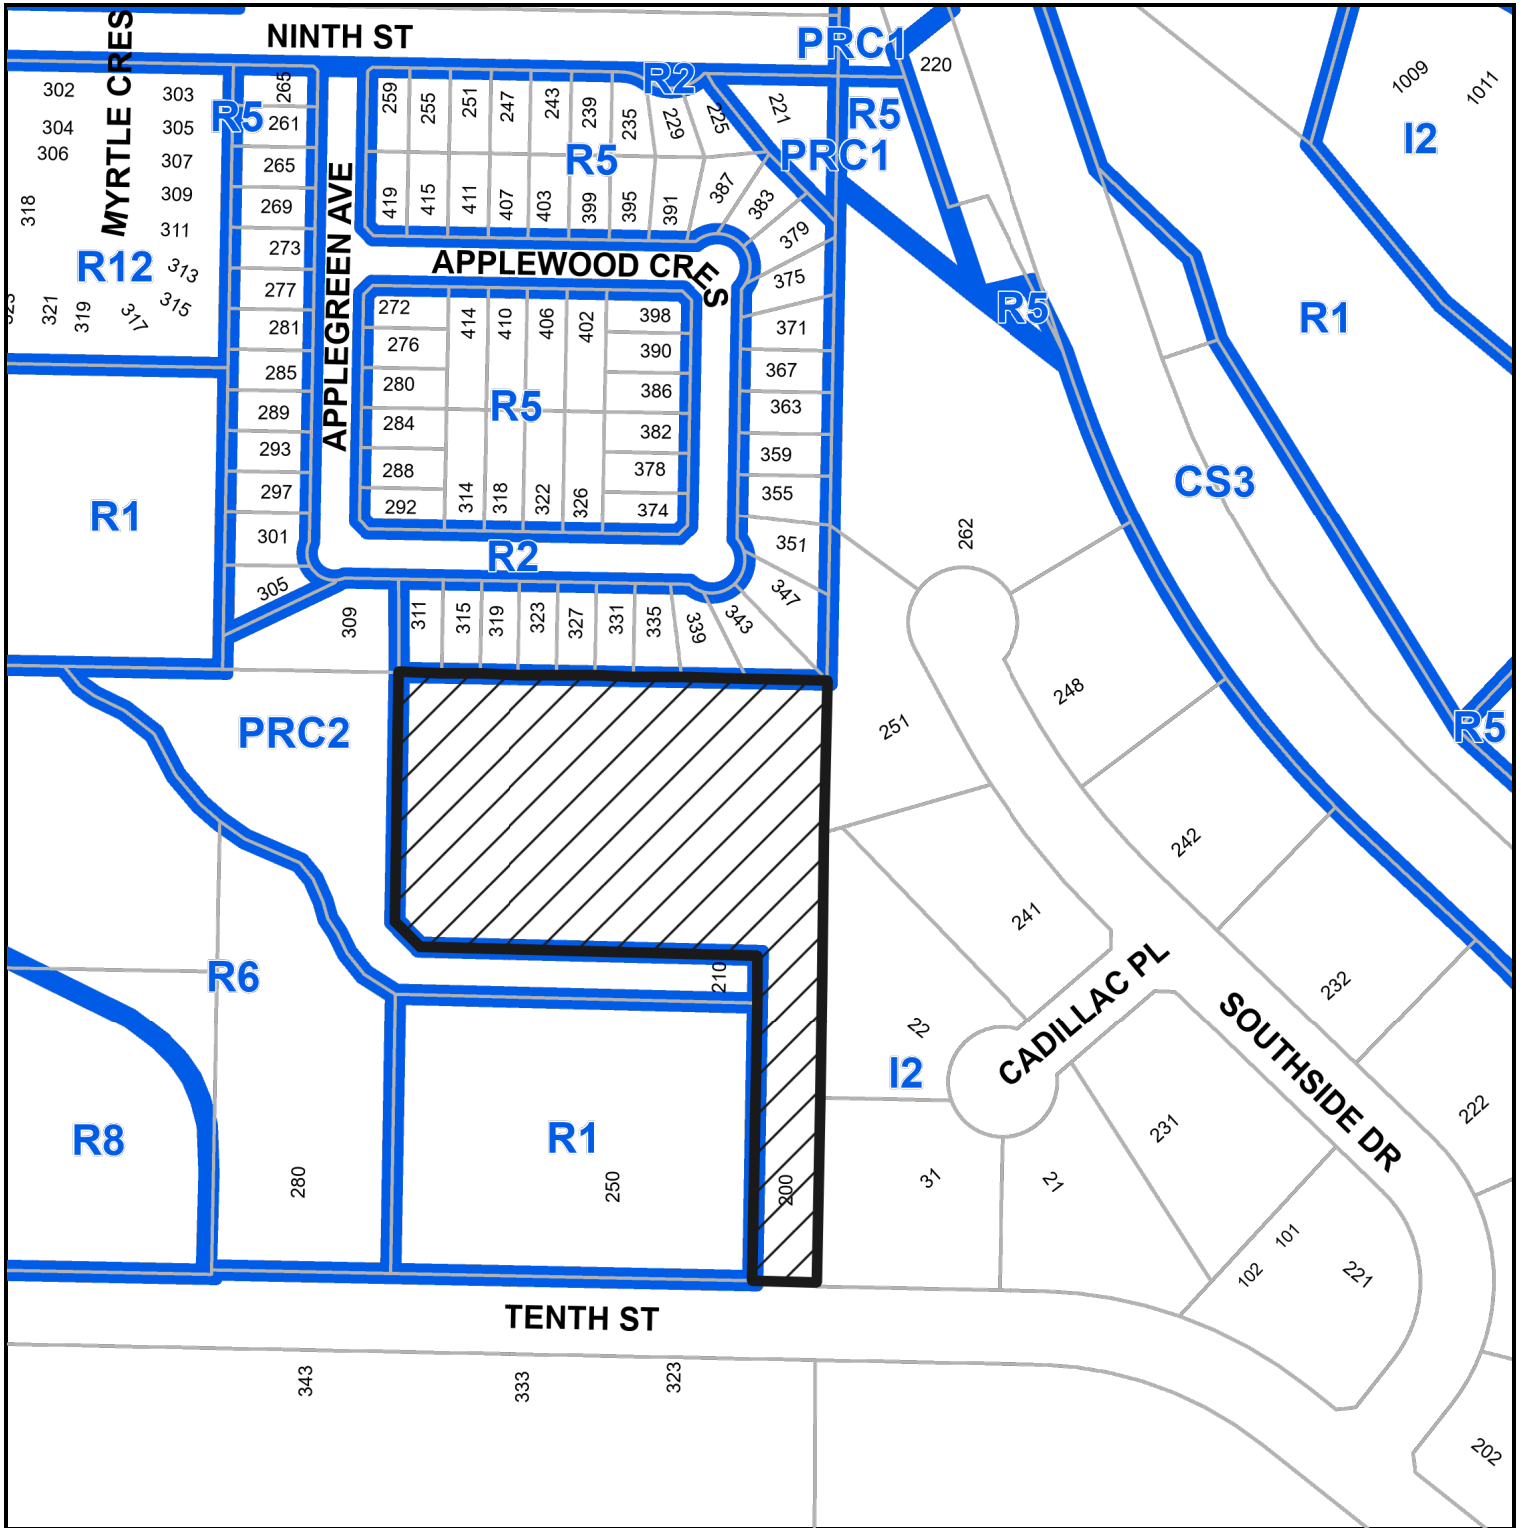

SUBJECT PROPERTY MAP

200 TENTH STREET